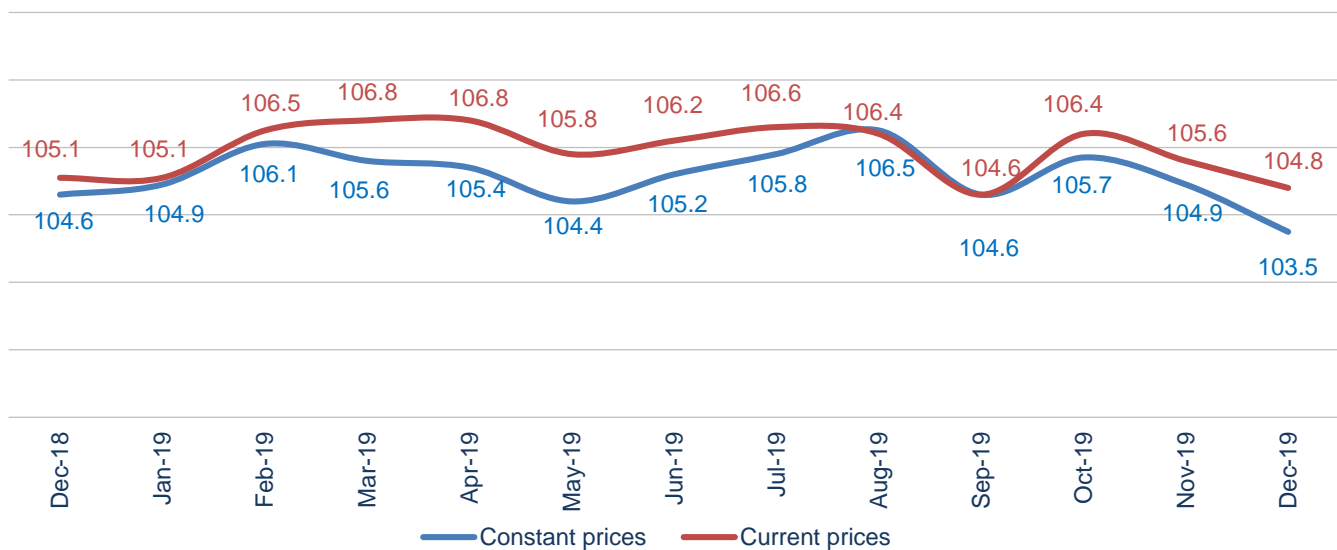

Turnover Indices of Retail Trade *December 2019 (p)*

Turnover of goods in retail trade in December 2019 compared to the same month of the previous year increased by 4.8% in current and 3.5% in constant prices.

Graph 1. Annual turnover indices in retail trade at current and constant prices¹

Table 1. Turnover indices in retail trade in current and constant prices

Indices	<u>Dec 2019</u> Ø 2015	<u>Dec 2019</u> Nov 2019	<u>Dec 2019</u> Dec 2018
Turnover Indices of Retail Trade in current prices	127.5	114.1	104.8
Turnover Indices of Retail Trade in constant prices	120.4	114.4	103.5

¹ Annual indices represent the relative change of turnover in retail trade in the current month compared to the same month of the previous year. More detailed data on turnover indices of retail trade are available at the following link: [Data](#)